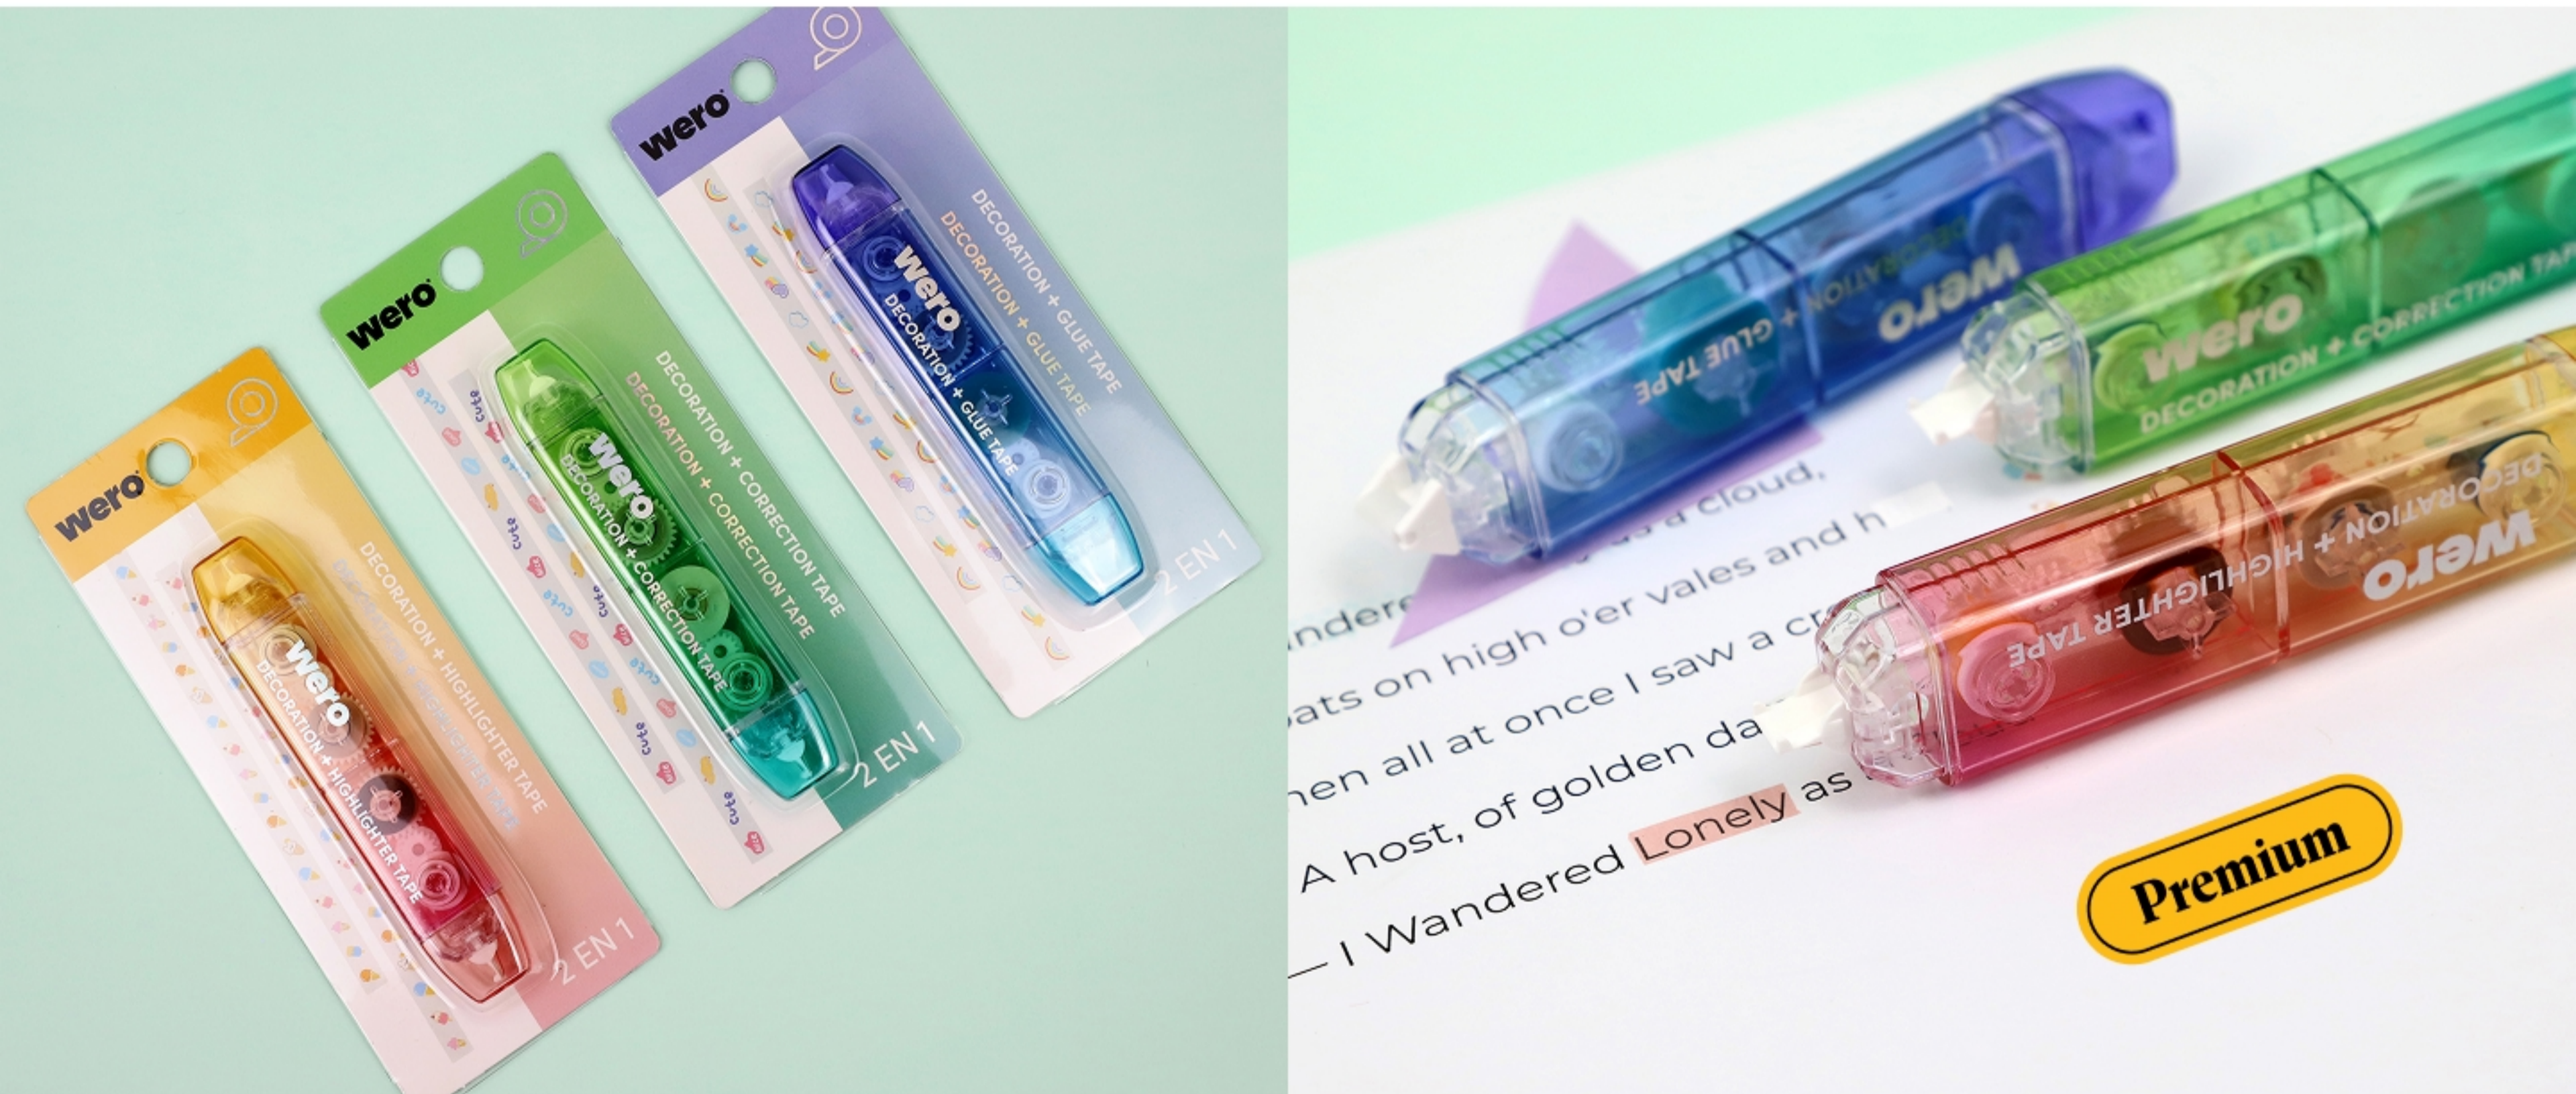

Decoration tape +

GLUE TAPE - CORRECTION TAPE - HIGHLIGHTER TAPE

Blister card

Cód: WE4373
Caja x 12 unidades surtidas
UMV: 12 unidades